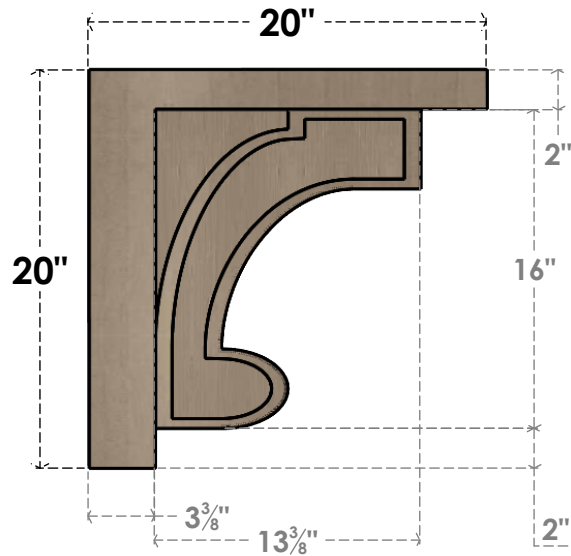

ITEM NUMBER: CORU10X20X20ALMRCPR

10"W X 20"D X 20"H SERIES 1 CLASSIC ALMA ROUGH CEDAR TIMBERTHANE FAUX WOOD CORBEL, PRIMED

SIDE PROFILE

FRONT PROFILE

ISOMETRIC

EKENA MILLWORK
2300 WEST MAIN ST.
CLARKSVILLE, TX 75426
TOLL FREE: 866-607-0453
WWW.EKENAMILLWORK.COM

NOTES

1. INSTALLATION TO BE COMPLETED IN ACCORDANCE WITH MANUFACTURER'S SPECIFICATIONS.
2. DRAWING MAY NOT BE TO SCALE
3. THIS DRAWING IS INTENDED FOR DESIGN AND PLANNING PURPOSES ONLY.
4. ALL INFORMATION CONTAINED HEREIN WAS CURRENT AT THE TIME OF DEVELOPMENT BUT MUST BE REVIEWED AND APPROVED BY THE PRODUCT MANUFACTURER TO BE CONSIDERED ACCURATE.
5. TIMBERTHANE ARCHITECTURAL PRODUCTS ARE MADE FROM HIGH DENSITY URETHANE AND COME FACTORY PRIMED