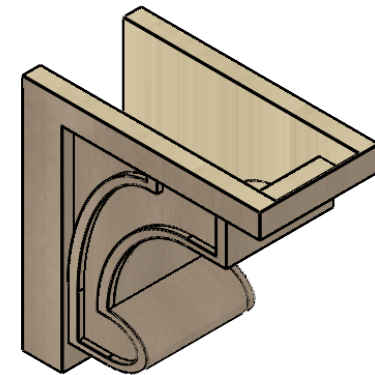

ITEM NUMBER: CORU10X20X20ALMRCPR

10"W X 20"D X 20"H SERIES 1 CLASSIC ALMA ROUGH CEDAR TIMBERTHANE FAUX WOOD CORBEL, PRIMED

SIDE PROFILE

FRONT PROFILE

ISOMETRIC

EKENA MILLWORK
2300 WEST MAIN ST.
CLARKSVILLE, TX 75426
TOLL FREE: 866-607-0453
WWW.EKENAMILLWORK.COM

NOTES

1. INSTALLATION TO BE COMPLETED IN ACCORDANCE WITH MANUFACTURER'S SPECIFICATIONS.
2. DRAWING MAY NOT BE TO SCALE
3. THIS DRAWING IS INTENDED FOR DESIGN AND PLANNING PURPOSES ONLY.
4. ALL INFORMATION CONTAINED HEREIN WAS CURRENT AT THE TIME OF DEVELOPMENT BUT MUST BE REVIEWED AND APPROVED BY THE PRODUCT MANUFACTURER TO BE CONSIDERED ACCURATE.
5. TIMBERTHANE ARCHITECTURAL PRODUCTS ARE MADE FROM HIGH DENSITY URETHANE AND COME FACTORY PRIMED