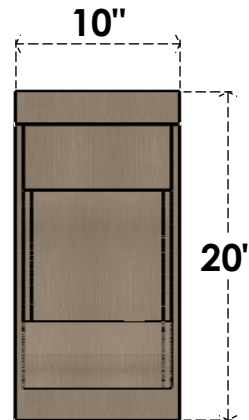

ITEM NUMBER: CORU10X20X20ALMRCPR

10"W X 20"D X 20"H SERIES 1 CLASSIC ALMA ROUGH CEDAR TIMBERTHANE FAUX WOOD CORBEL, PRIMED

SIDE PROFILE

FRONT PROFILE

ISOMETRIC

EKENA MILLWORK
2300 WEST MAIN ST.
CLARKSVILLE, TX 75426
TOLL FREE: 866-607-0453
WWW.EKENAMILLWORK.COM

NOTES

1. INSTALLATION TO BE COMPLETED IN ACCORDANCE WITH MANUFACTURER'S SPECIFICATIONS.
2. DRAWING MAY NOT BE TO SCALE
3. THIS DRAWING IS INTENDED FOR DESIGN AND PLANNING PURPOSES ONLY.
4. ALL INFORMATION CONTAINED HEREIN WAS CURRENT AT THE TIME OF DEVELOPMENT BUT MUST BE REVIEWED AND APPROVED BY THE PRODUCT MANUFACTURER TO BE CONSIDERED ACCURATE.
5. TIMBERTHANE ARCHITECTURAL PRODUCTS ARE MADE FROM HIGH DENSITY URETHANE AND COME FACTORY PRIMED